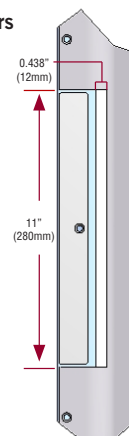

Cut-out of Door Handle For Upright Refrigerators

Upright Pyxis®
Compatible
Door Handle